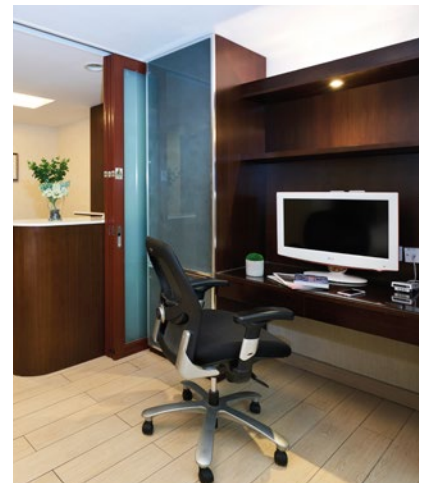

型格時尚的旭逸酒店，設有餐廳及會議設施。舒適寫意的環境，親切友善的服務，讓每位旅客入住旭逸酒店都可以時刻感到輕鬆自在。

旭逸雅捷酒店，為旭逸酒店姊妹品牌，選址更為優越、更為便捷，下榻酒店倍覺寫意。酒店環境舒適而便利，為旅客提供一個經濟實惠的住宿享受。

[www.hotelease.com.hk](http://www.hotelease.com.hk)

**POP inn**  
珀軒旅館

Designed for busy leisure or business travellers who may be out and about all day, Pop Inn are situated in easy-to-get-to locations, and equipped with all the basics for a comfy stay. Clean and safe, Pop Inn offer spotless rooms and complimentary Wi-Fi to ensure that every stay offers maximum value with minimal fuss.

珀軒旅館地點便利，基本設施齊全，十分適合整日外出忙碌的商務及休閒旅客。酒店環境整潔、安全，並設有套房及免費無線網絡，務求讓旅客擁有物超所值、貼心周到的住宿體驗。

[www.popinn.com.hk](http://www.popinn.com.hk)