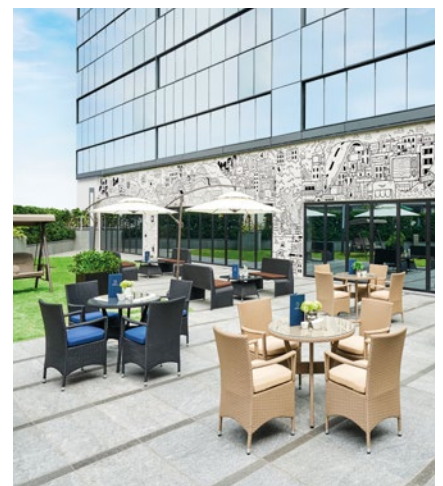

我們希望建立一個如家人般相待的世界。無論您有何需求，我們都可以為您提供舒適安心、設計完善、環境宜人的酒店住宿及生活體驗；無論您去到哪裡，我們誠摯有禮的服務人員、時尚的設施亦時刻在您左右。

## HOTEL COZI

悦品酒店

Hotel COZi is an eclectic brand of welcoming midscale hotels designed in a contemporary and relaxing style to provide a home-away-from-home experience for guests. More than just a place to hang your hat, Hotel COZi is a place where guests can catch their breath and unwind, get some exercise, or finish the pressing task from work. But above all, each Hotel COZi is dedicated to ensure whatever guests do, they will enjoy every moment of their stay.

悦品酒店是集團旗下的中型酒店，設計風格現代、時尚，環境舒適、悠閒，務求令旅客賓至如歸。悦品酒店設施完善，旅客可以在這裡運動健身，忙裏偷閒，猶如身置家中。無論旅客有任何需求，悦品酒店都致力讓旅客享受在這裡的每一刻。

[www.hotelcozi.com](http://www.hotelcozi.com)

**IEI** hotel ease  
旭逸酒店

**IEI** hotel ease  
*access*  
旭逸雅捷酒店